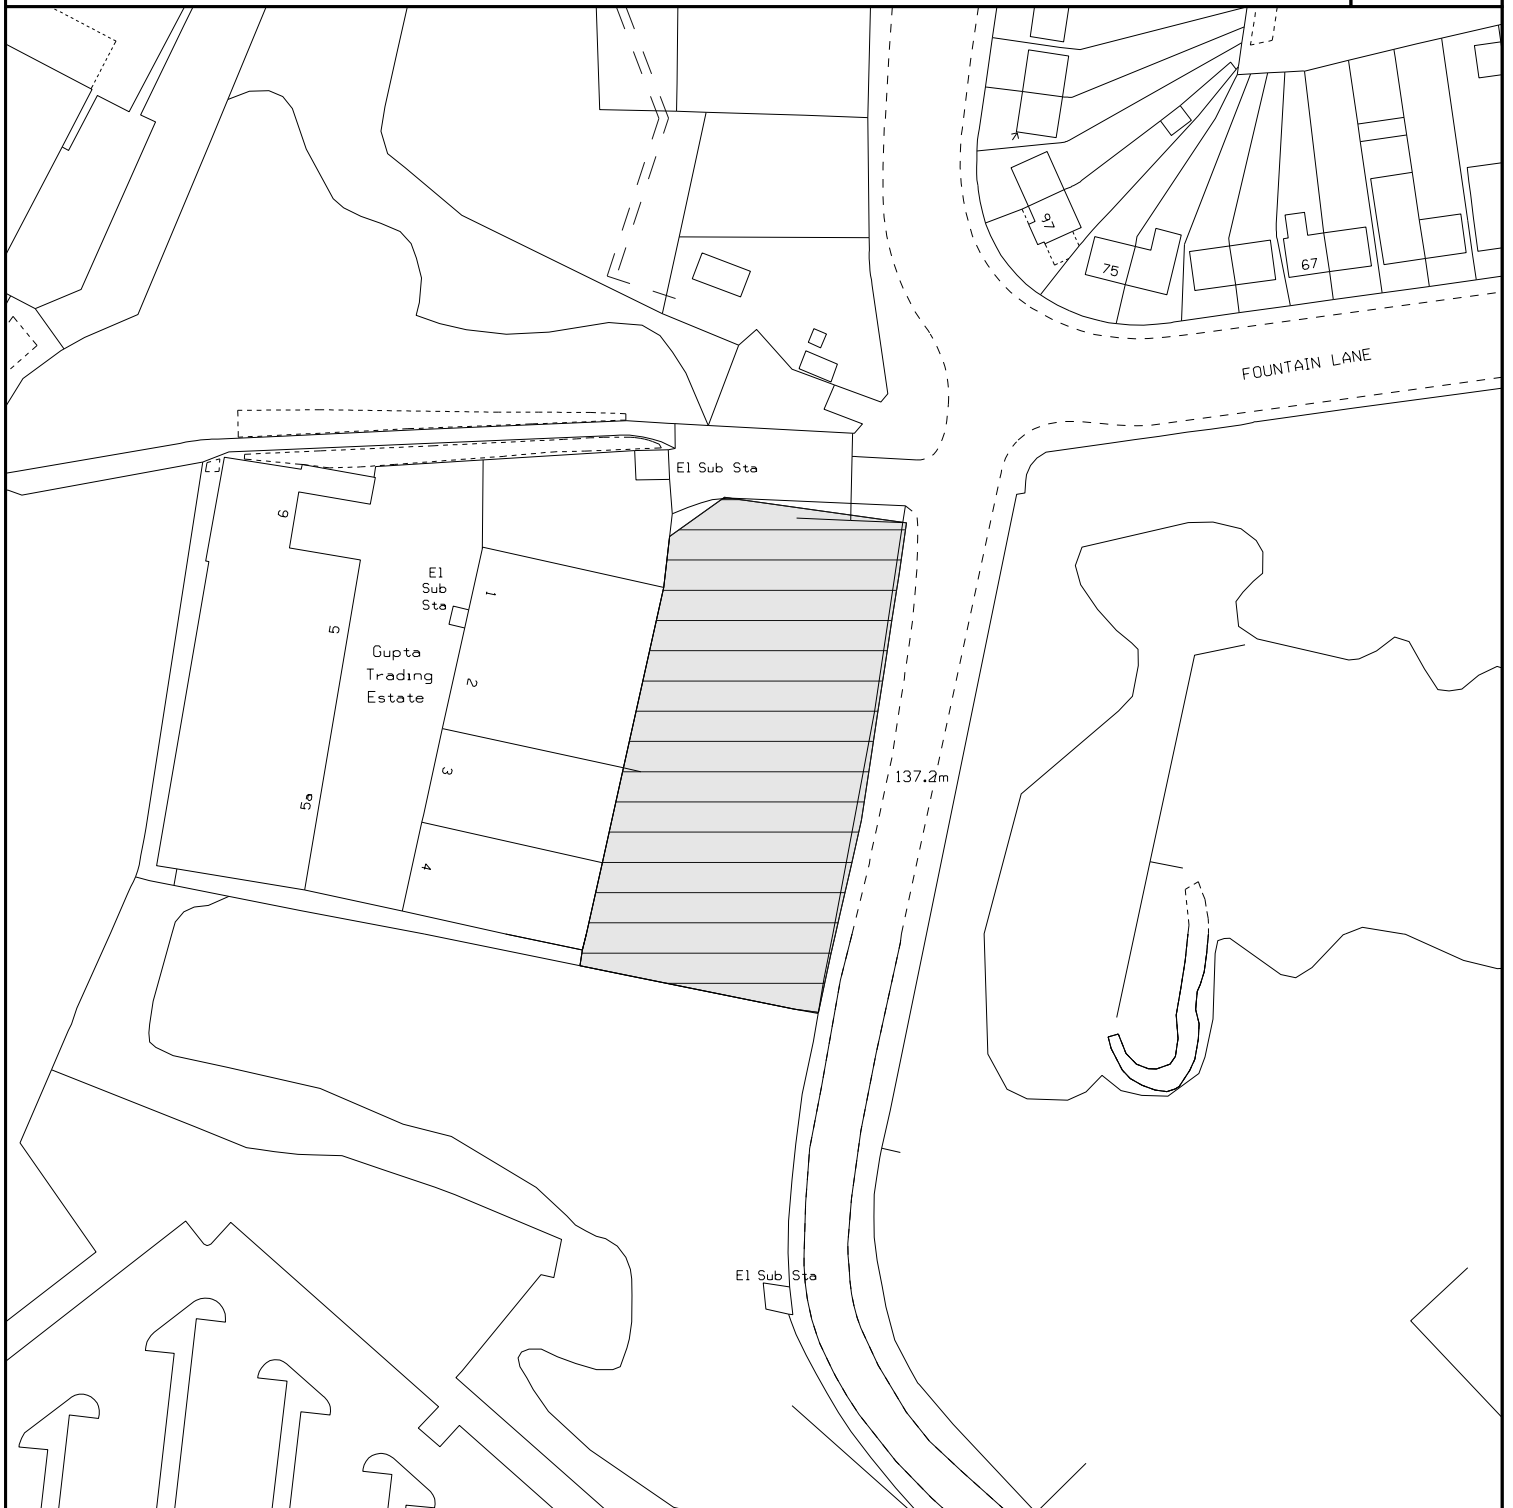

REGENERATION AND PLANNING

STRATEGIC ASSET MANAGEMENT

LEGEND	DESCRIPTION APPENDIX TWO SMBC SITE 1 LAND OFF WEST BROMWICH STREET OLDBURY	SANDWELL S09890SE	TERRIER 224
		SCALE 1:1250	CENTROID 398856/290028
 Sandwell Metropolitan Borough Council	AREA 3179.0 M2 3802.2 Y2	DRAWN DM	DATE 21-AUG-2020
	PLAN NUMBER SAM/52180/004	THIS MAP IS BASED UPON ORDNANCE SURVEY MATERIAL WITH THE PERMISSION OF ORDNANCE SURVEY ON BEHALF OF THE CONTROLLER OF HER MAJESTY'S STATIONERY OFFICE ©CROWN COPYRIGHT UNAUTHORISED REPRODUCTION INFRINGES CROWN COPYRIGHT AND MAY LEAD TO PROSECUTION OR CIVIL PROCEEDINGS	
		SANDWELL MBC LICENCE NO 100032119 2020	